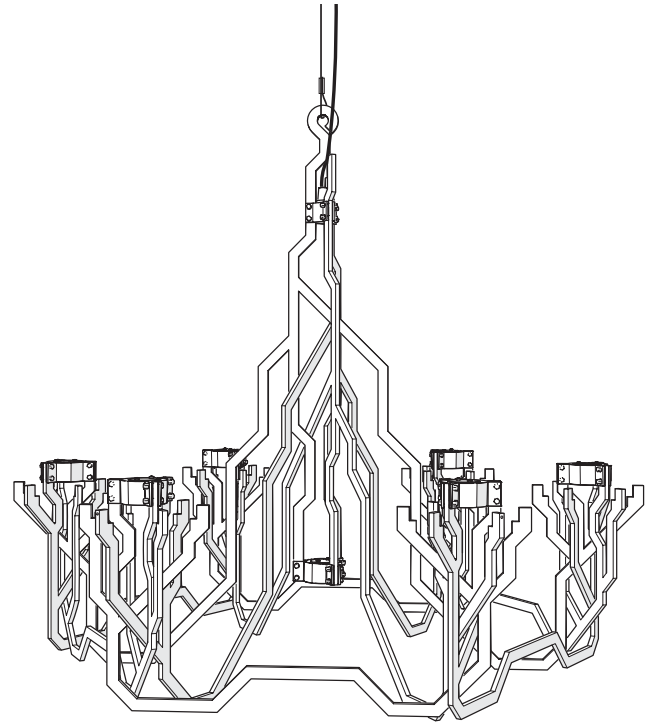

moooi

PLANT CHANDELIER CABLE REPLACEMENT

i

PLEASE HANDLE THIS PRODUCT WITH CARE.
NEVER PLACE THE LAMP ON THE GROUND. THIS MAY DAMAGE THE
PRODUCT

NOT INCLUDED

1x

1x

1x

1x

1x

I

1

2

X 6

2

visit www.moooi.com for more information about the collection